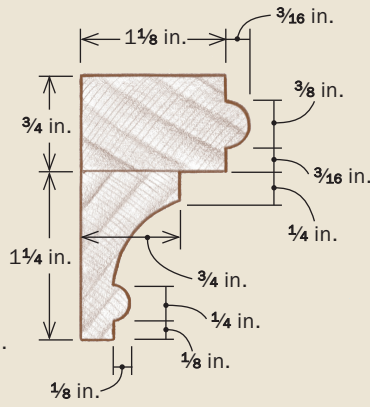

# Enfield Cupboard with Hand Tools

BY CHRIS GOCHNOUR

Fine  
Wood Working

Drawings: John Tetreault

**SIDE VIEW**

**MOLDING DETAIL**

**DOOR PULL**

**FRONT VIEW**

Grid pattern shows 1/2 in. squares.

**SIDE LEG PATTERN, BACK**

**SIDE LEG PATTERN, FRONT**

**BACK LEG**

**FRONT LEG**