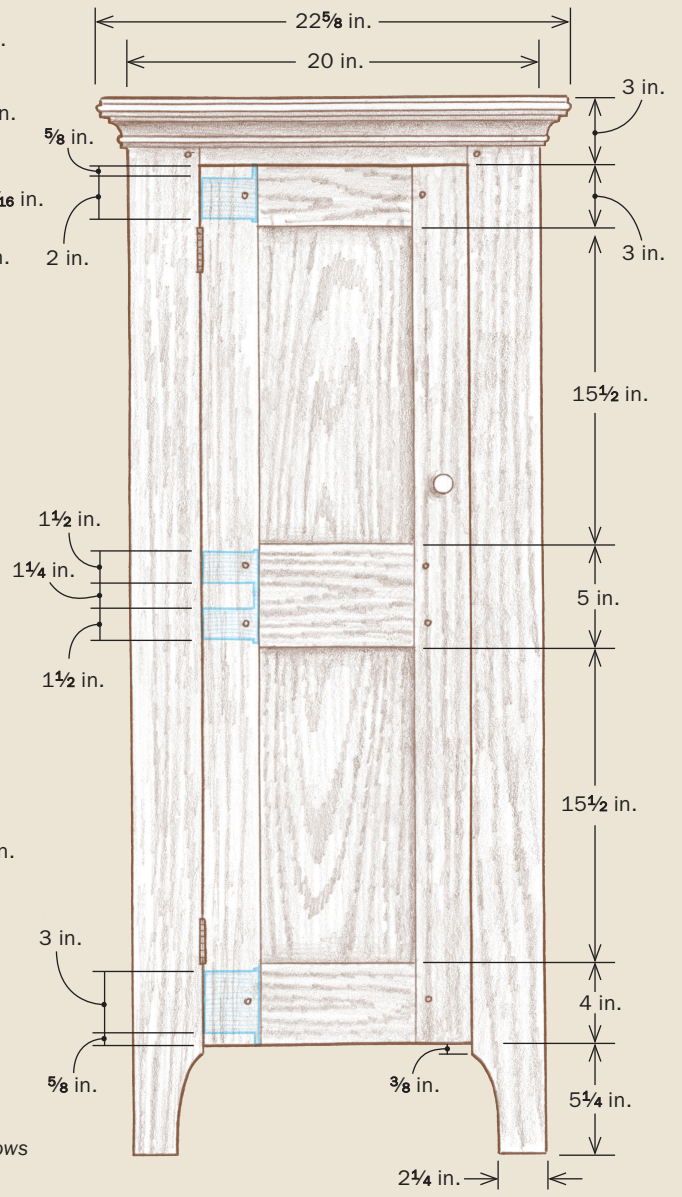

# Enfield Cupboard with Hand Tools

BY CHRIS GOCHNOUR

Fine  
Wood Working

Drawings: John Tetreault

**SIDE VIEW**

**MOLDING DETAIL**

**DOOR PULL**

**FRONT VIEW**

Grid pattern shows 1/2 in. squares.

**SIDE LEG PATTERN, BACK**

**SIDE LEG PATTERN, FRONT**

**BACK LEG**

**FRONT LEG**