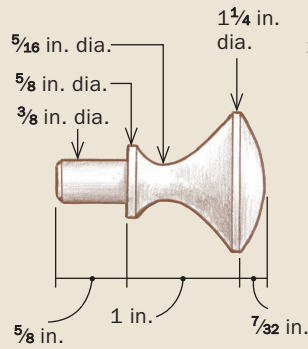

# Enfield Cupboard with Hand Tools

BY CHRIS GOCHNOUR

Fine  
Wood Working

Drawings: John Tetreault

**SIDE VIEW**

**MOLDING DETAIL**

**DOOR PULL**

**FRONT VIEW**

Grid pattern shows 1/2 in. squares.

**SIDE LEG PATTERN, BACK**

**SIDE LEG PATTERN, FRONT**

**BACK LEG**

**FRONT LEG**