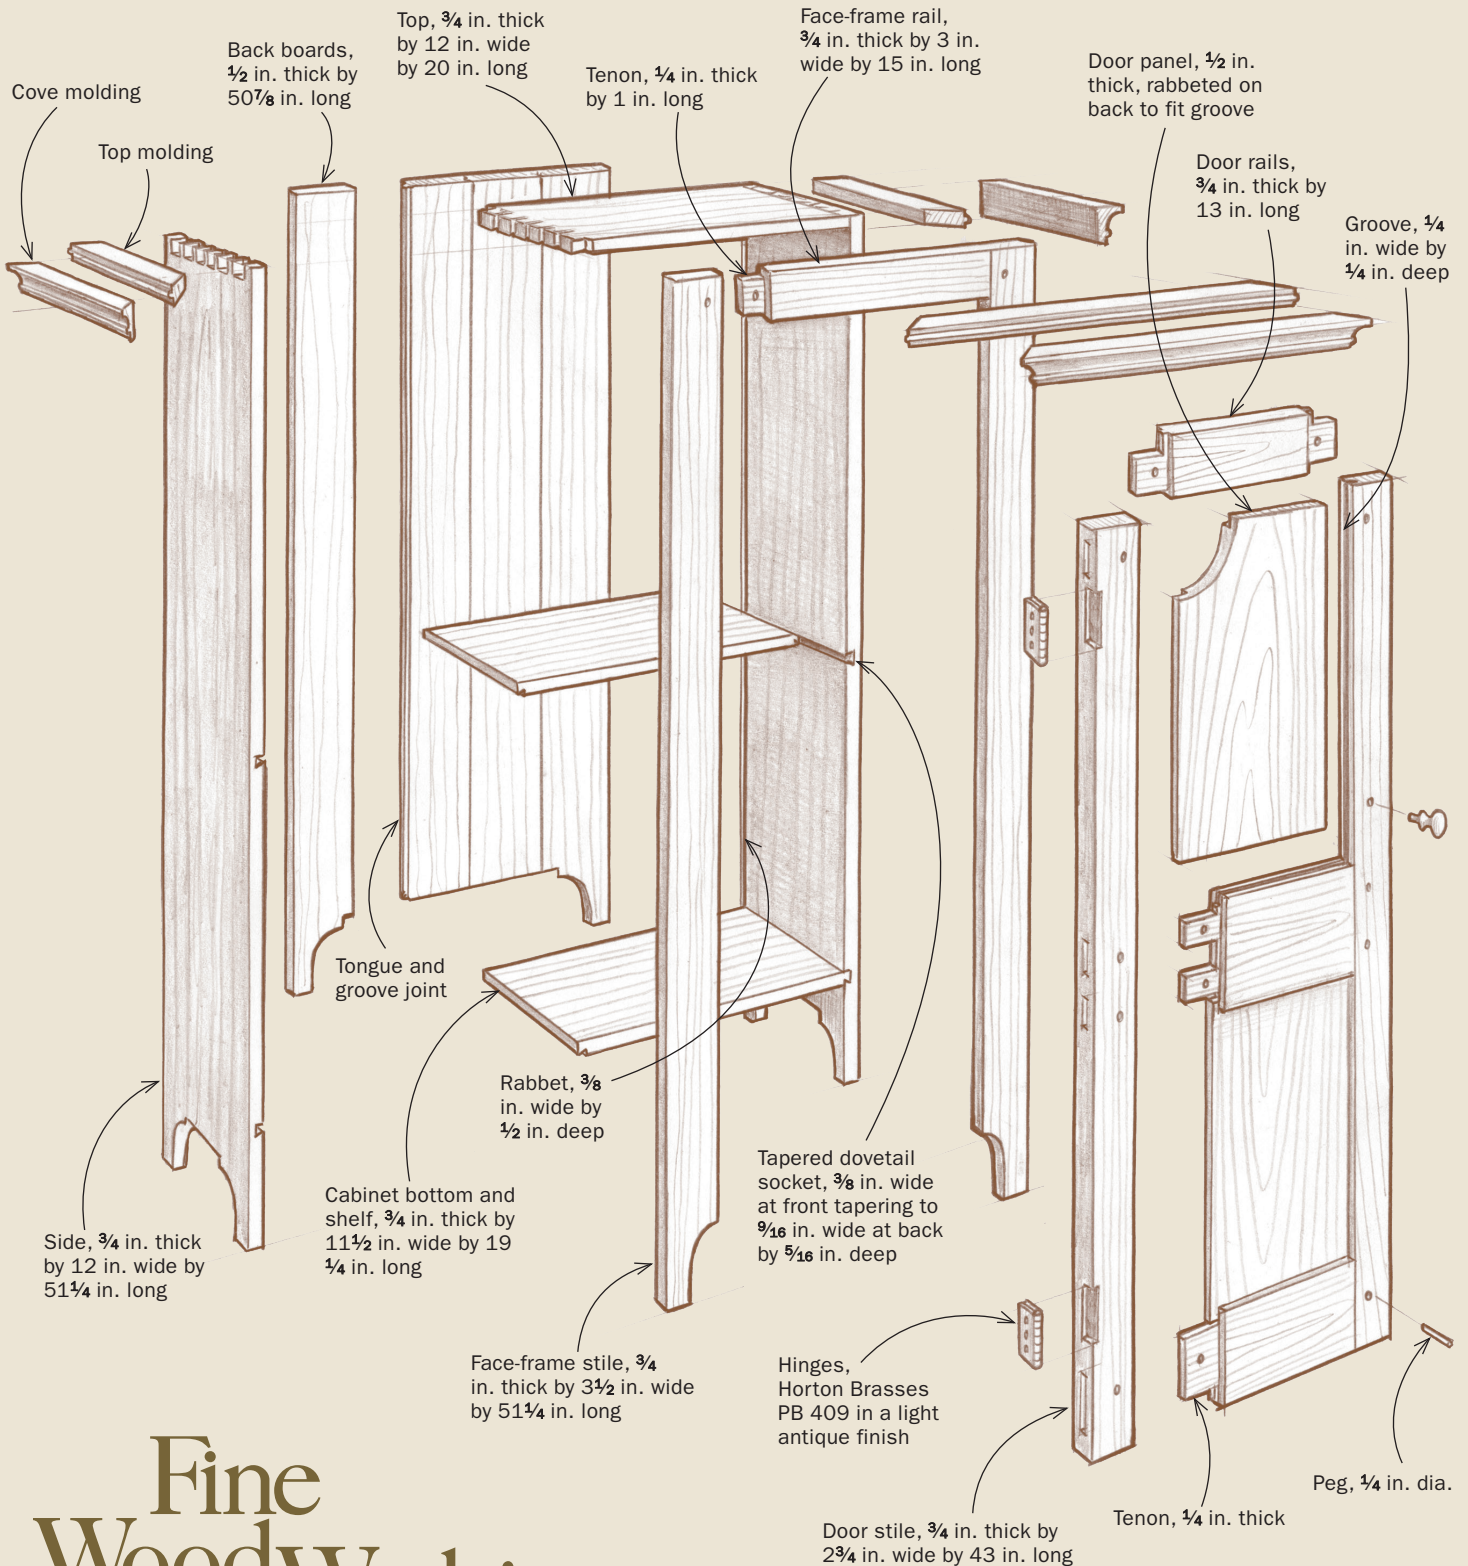

# Enfield Cupboard with Hand Tools

BY CHRIS GOCHNOUR

Fine  
Wood Working

Drawings: John Tetreault

**SIDE VIEW**

**MOLDING DETAIL**

**DOOR PULL**

**FRONT VIEW**

Grid pattern shows 1/2 in. squares.

**SIDE LEG PATTERN, BACK**

**SIDE LEG PATTERN, FRONT**

**BACK LEG**

**FRONT LEG**