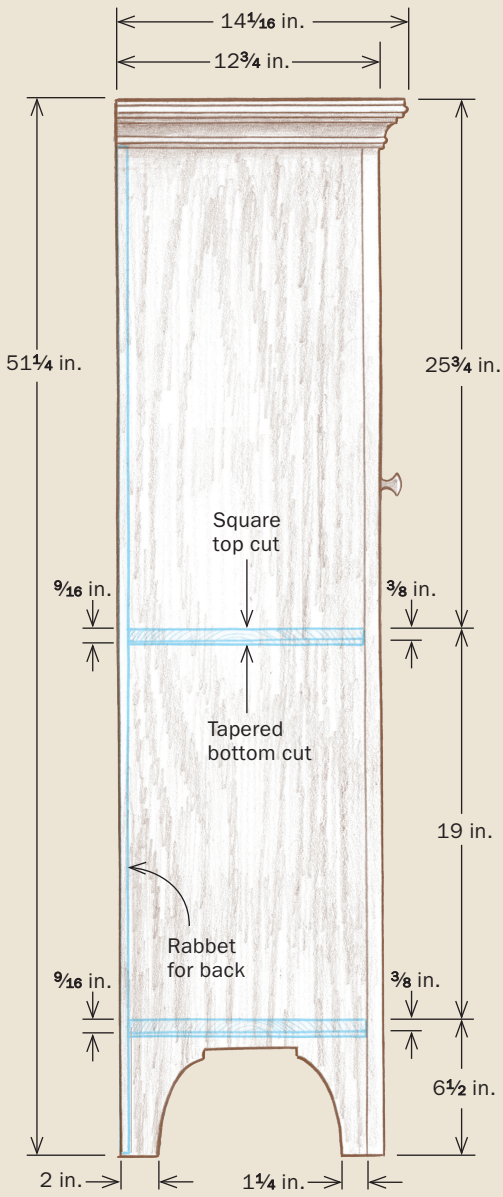

# Enfield Cupboard with Hand Tools

BY CHRIS GOCHNOUR

Fine  
Wood Working

Drawings: John Tetreault

**SIDE VIEW**

**MOLDING DETAIL**

**DOOR PULL**

**FRONT VIEW**

Grid pattern shows 1/2 in. squares.

**SIDE LEG PATTERN, BACK**

**SIDE LEG PATTERN, FRONT**

**BACK LEG**

**FRONT LEG**